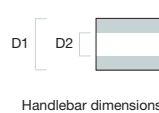

Universal model B-PRO adapter			
D1 (Ø mm)	D2 (Ø mm)	■	■
22	13,5 > 20	MA433A	MA433B

Universal model PRO adapter			
D1 (Ø mm)	D2 (Ø mm)	■	■
22	13,5 > 20	MA434A	MA434B