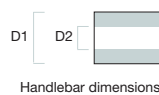

¹ BS870B Left, BS871B Right. Compatible with hand guards OEM.

² Required BS770B.

Fits all handlebar attacks with holes
M8 | M8sx
M10
M10x1,25 | M10x1,25sx

END MOUNT

Universal adapter		
D1 (Ø mm)	D2 (Ø mm)	■
22	13 > 20	LP200B
25,4	21 > 23	BS830B
25,4	21 > 23	BS831B